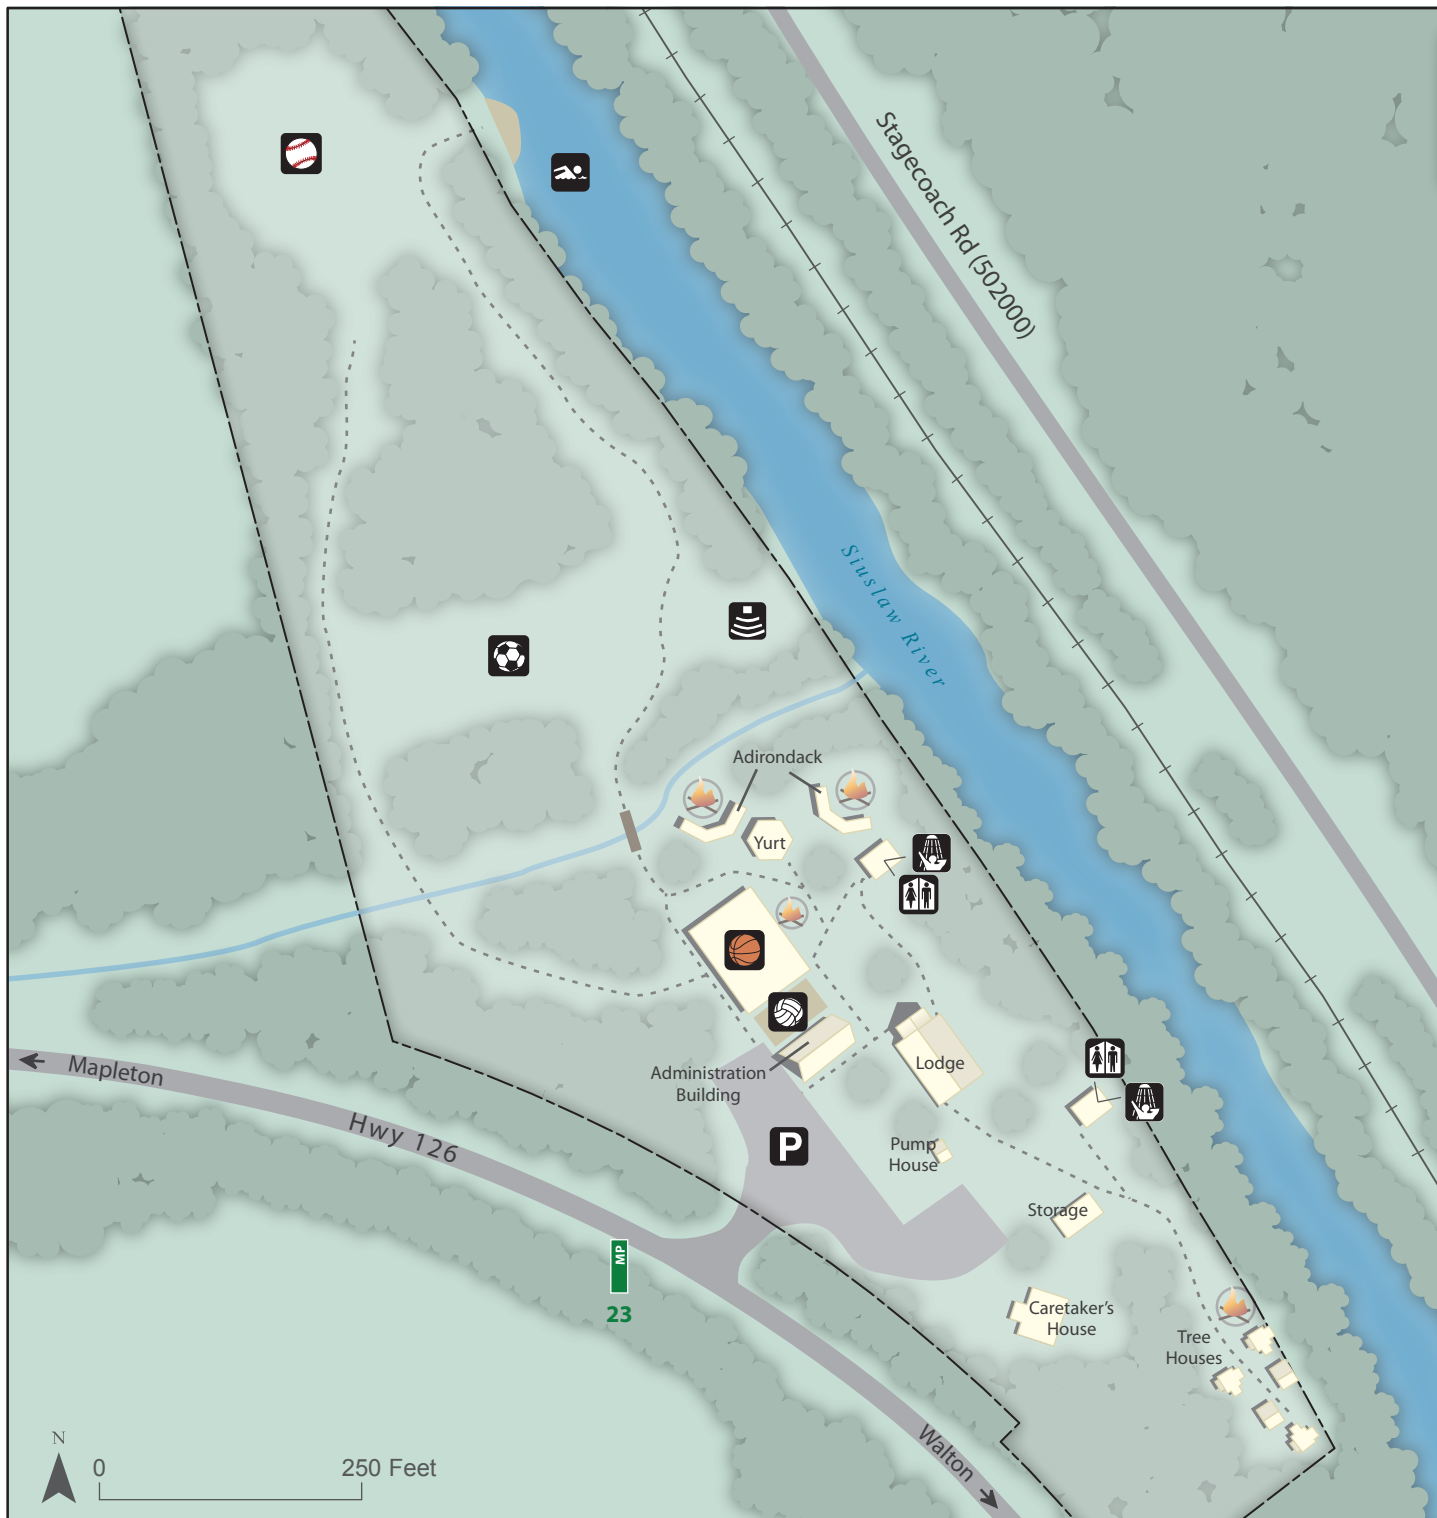

Camp Lane

Lane County Parks

- Parking
- Restrooms (ADA)
- Unsupervised Swimming
- Baseball Field
- Soccer Field
- Volleyball
- Basketball Court
- Showers
- Amphitheater
- Park Boundary
- Trail
- Fire Ring

Latitude: 44° 0' 39.6"
 Longitude: -123° 42' 25.2"
 Acres: 15.6
 TRS: 180818

Ownership: Lane County